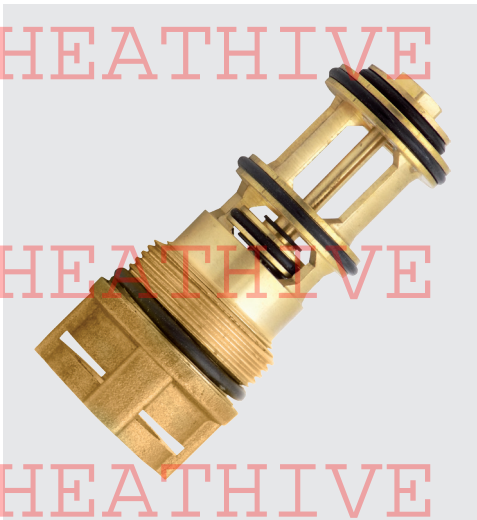

DVC 001
Baxi / Main / Potterton